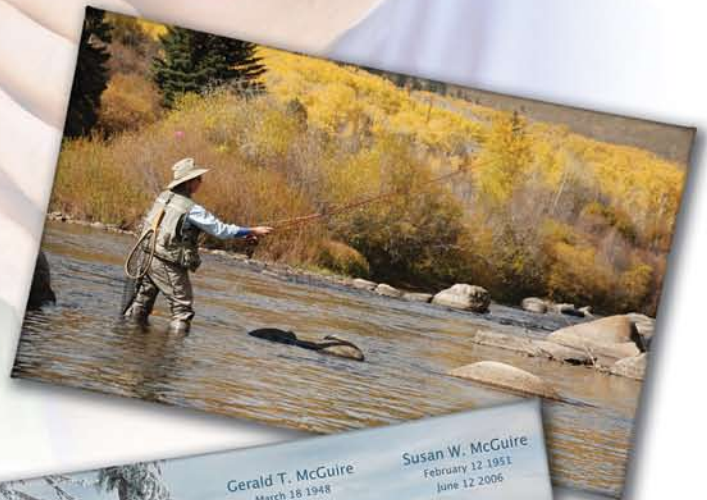

Please see reverse side for more information.